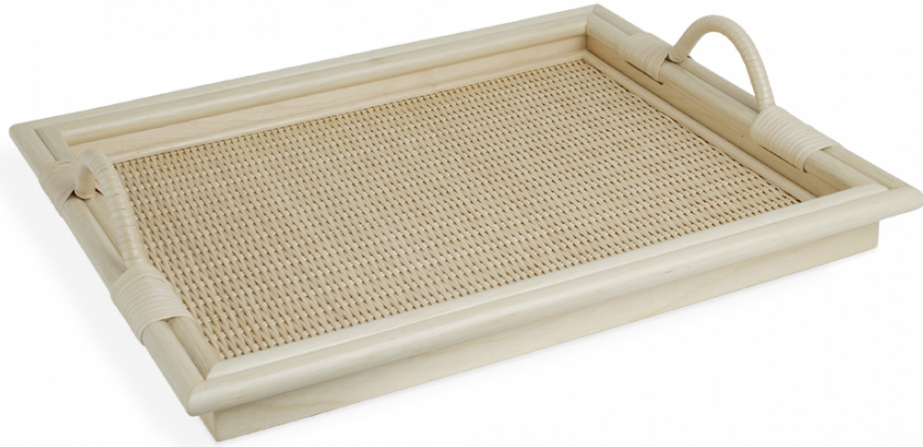

SOANE

BRITAIN

THE RATTAN WILDER TRAY

Details

Available in Soane's standard rattan finishes.

Dimensions

124mm height inc handle x 480mm depth x 575mm width.

4¾" height inc handle x 18¾" depth x 22¾" width.