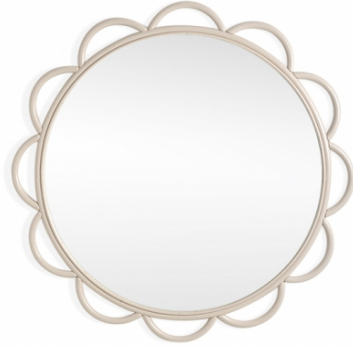

## THE RATTAN DAISY MIRROR - LARGE

### Dimensions

1190mm frame diameter.

990mm mirror plate diameter.

46 $\frac{3}{4}$ " frame diameter.

39" mirror plate diameter.

Please allow a 20mm tolerance for all rattan pieces, as these are made of a hand-woven natural product.