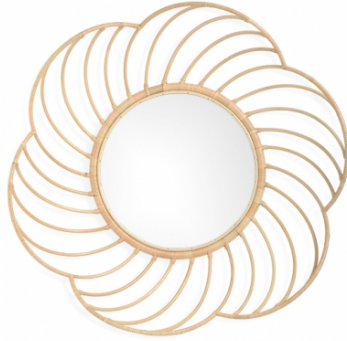

SOANE

BRITAIN

THE RATTAN POPPY MIRROR - LARGE

Details

Available in Soane's standard rattan finishes.

Dimensions

1200mm frame diameter.

540mm mirror plate diameter.

Projection from the wall: 300mm.

47¼" frame diameter.

21¼" mirror plate diameter.

Projection from the wall: 11¾"

Please allow a 20mm tolerance for all rattan pieces, as these are made of a hand-woven natural product.