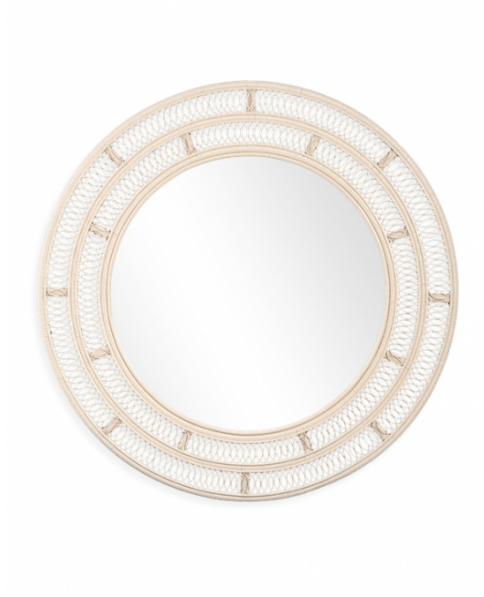

SOANE

BRITAIN

THE RATTAN CORAL MIRROR - MONUMENTAL

Details

Available in Soane's standard rattan finishes .

This design has been made for the domestic use and has not been tested for a non-domestic environment.

Dimensions

1200mm diameter x 800mm mirror diameter

47¼" diameter x 31½" mirror diameter

Delivery

Carriage charges can be quoted upon confirmation of the delivery address.

Lead Time

10 weeks. Lead time on quantities of 6 or more will need to be confirmed in advance of order.