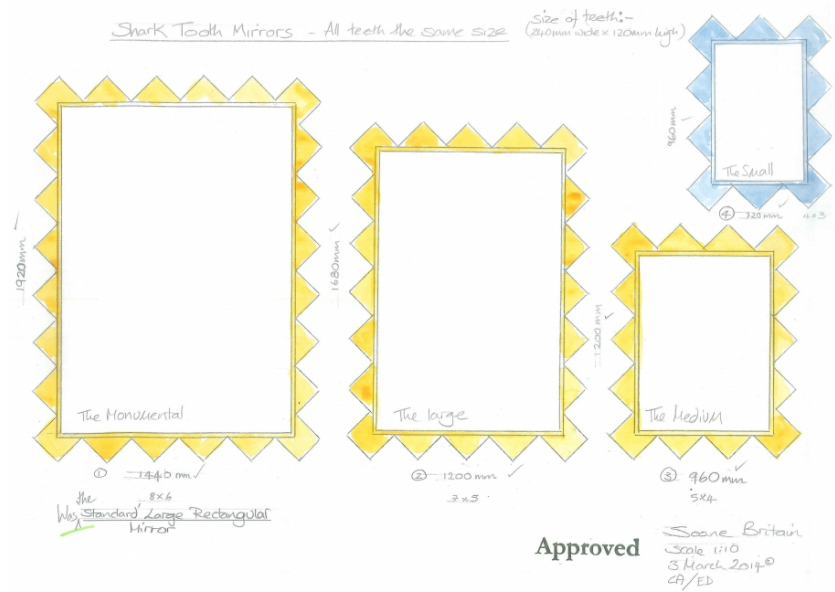

SOANE

BRITAIN

THE SHARKS TOOTH MIRROR - MEDIUM

Details

Available in Polished Brass, Antique Brass, or Antique Bronze. Also available in Topkapi Gilt.

Can be hung in both portrait and landscape, please confirm when placing your order.

Supplied with cabinet hanging wall rails. Screw wall piece level on the wall using the many fixing holes. The wall piece is slightly shorter than the strip on the mirror to allow for movement sideways to help adjusting once the mirror is on the wall.

Dimensions

1200mm height x 960mm width.

47¼" height x 37¾" width.

Delivery

Carriage charges can be quoted upon confirmation of the delivery address.

Lead Time

15 weeks. Lead time on quantities of 6 or more will need to be confirmed in advance of order.