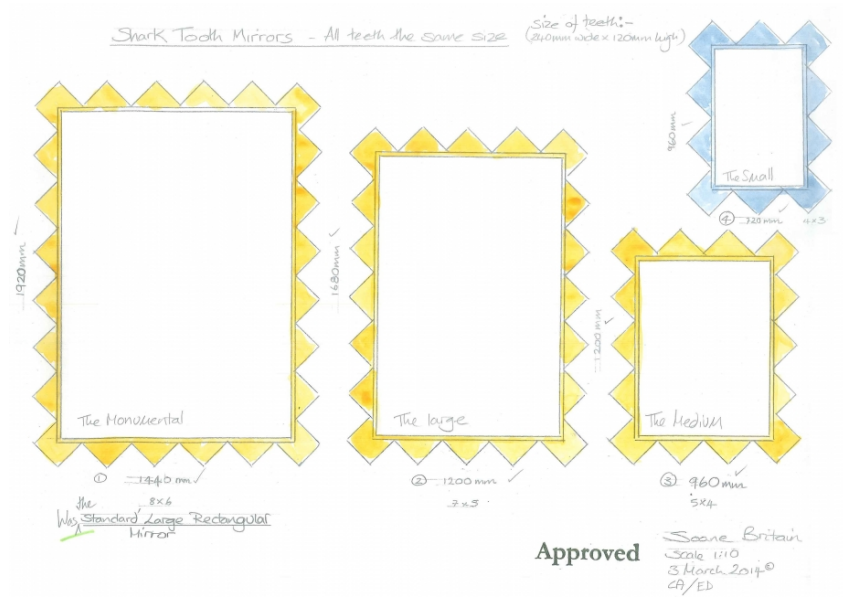

## THE SHARKS TOOTH MIRROR - LARGE

### Details

Available in Polished Brass, Antique Brass, or Antique Bronze. Also available in Topkapi Gilt.

Can be hung in both portrait and landscape, please confirm when placing your order.

Supplied with cabinet hanging wall rails. Screw wall piece level on the wall using the many fixing holes. The wall piece is slightly shorter than the strip on the mirror to allow for movement sideways to help adjusting once the mirror is on the wall.

### Dimensions

1680mm height x 1200mm width.

66" height x 47¼" width.

35Kg