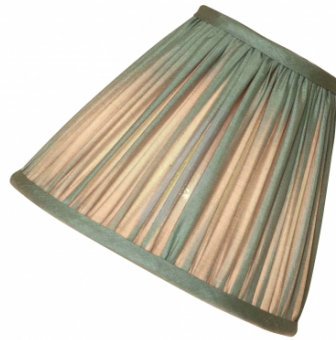

SOANE

BRITAIN

THE READING WALL LIGHT SHADE

Details

A wall shade for the Soane Reading Wall Light.

Available as a cream card shade or gathered handmade lampshade in one of our best quality 9 in house colour silks, with Peach silk (as standard) or Buttermilk acetate lining fabric.

Dimensions

7" base x 4" top x 5.5" slope, ES top fitting set 4cm down

Delivery

Carriage charges can be quoted upon receipt of delivery address.

Lead Time

12 weeks. Lead time on quantities of 6 or more will need to be confirmed in advance of order.